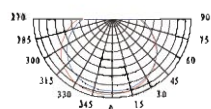

LED 扁灯管 LED Wide Tube

Werun LED wide tube is equal to 2 pcs T5/T8 tube in the same length. A wide ranges of wattage are available: 9W/18W/27W/36W/45W.

新型LED 扁灯管可替代2支普通T5/T8 LED 灯管,可提供瓦9W/18W/27W/36W/45W等.

Dimension:

Light Distribution:

Description 产品型号	Voltage 电压	Watt. 功率	CRI 显色指数	Lumen 光通量	Material 材质	Cover 表面处理	CCT 色温	Dimension(A*C) 尺寸	
WR-BA-9W-05	AC100-240V	9W	80	780lm	AL+PC	Frosted	3000K	300mm	75mm
WR-BA-18W-05	AC100-240V	18W	80	1550lm	AL+PC	Frosted	3000K	600mm	75mm
WR-BA-27W-05	AC100-240V	27W	80	2300lm	AL+PC	Frosted	3000K	600mm	75mm
WR-BA-36W-05	AC100-240V	36W	80	3100lm	AL+PC	Frosted	3000K	1200mm	75mm
WR-BA-45W-05	AC100-240V	45W	80	3900lm	AL+PC	Frosted	3000K	1200mm	75mm